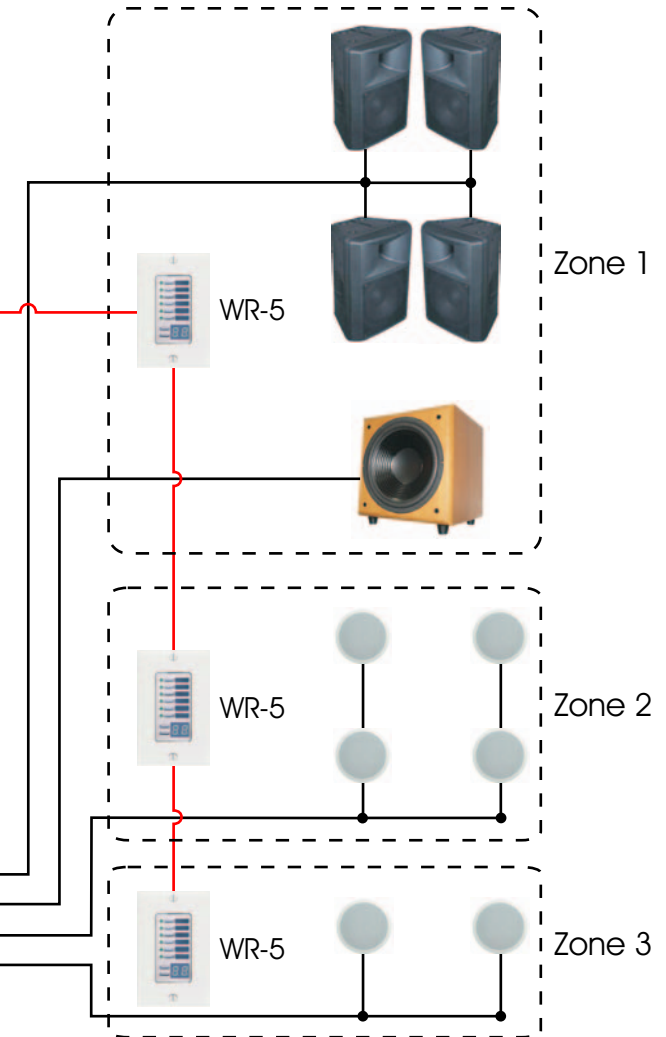

Hostess Mic

CD

DVD

TV

Satellite

Jukebox

Protea ne24.24m

Protea ne24.24m

ne4250.70

- Mic/line Cable
- Cat5 Cable
- Speaker Cable

Bill of Materials:

- 1 Protea ne24.24m Matrix Processor 8x4
- 1 ne4250.70 4 x 250w 70v amp
- 3 WR-5 multi-function remotes

**Restaurant / Bar Application**