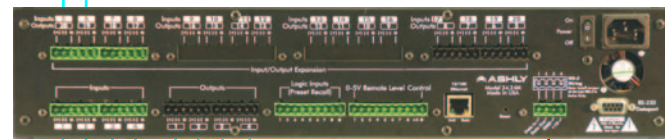

Hostess Mic

CD

DVD

TV

Satellite

Jukebox

Protea ne24.24m

Protea ne24.24m

ne4250.70

- Mic/line Cable
- Cat5 Cable
- Speaker Cable

Bill of Materials:

- 1 Protea ne24.24m Matrix Processor 8x4
- 1 ne4250.70 4 x 250w 70v amp
- 3 WR-5 multi-function remotes

**Restaurant / Bar Application**