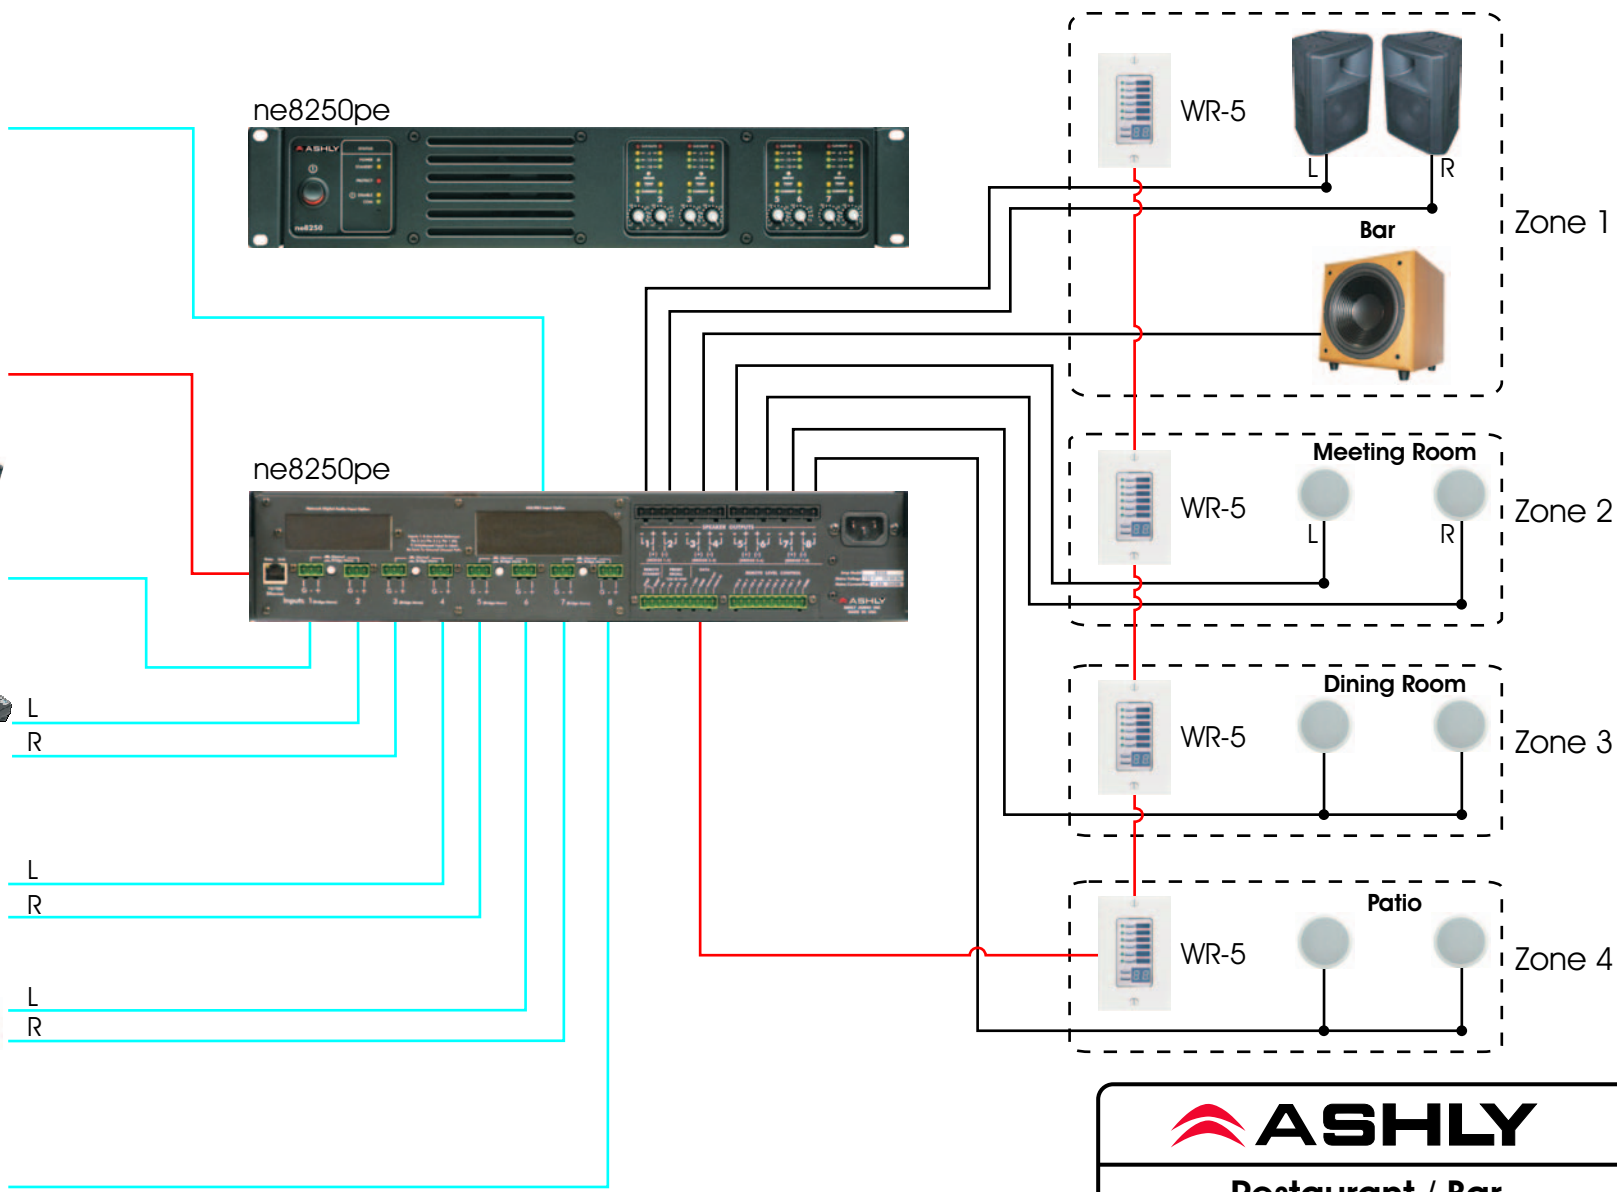

Hostess Mic

Control

Mic

DJ

Satellite

DVD

TV

ne8250pe

ne8250pe

- Mic/line Cable
- Cat5 Cable
- Speaker Cable

Bill of Materials:
 1 Ashly ne8250pe 8 x 250w amp w/DSP
 Install optional 4ch mic pre card
 4 WR-5 multi-function remotes

**Restaurant / Bar
 with Meeting Room**
 8 inputs x 4 zones w/paging